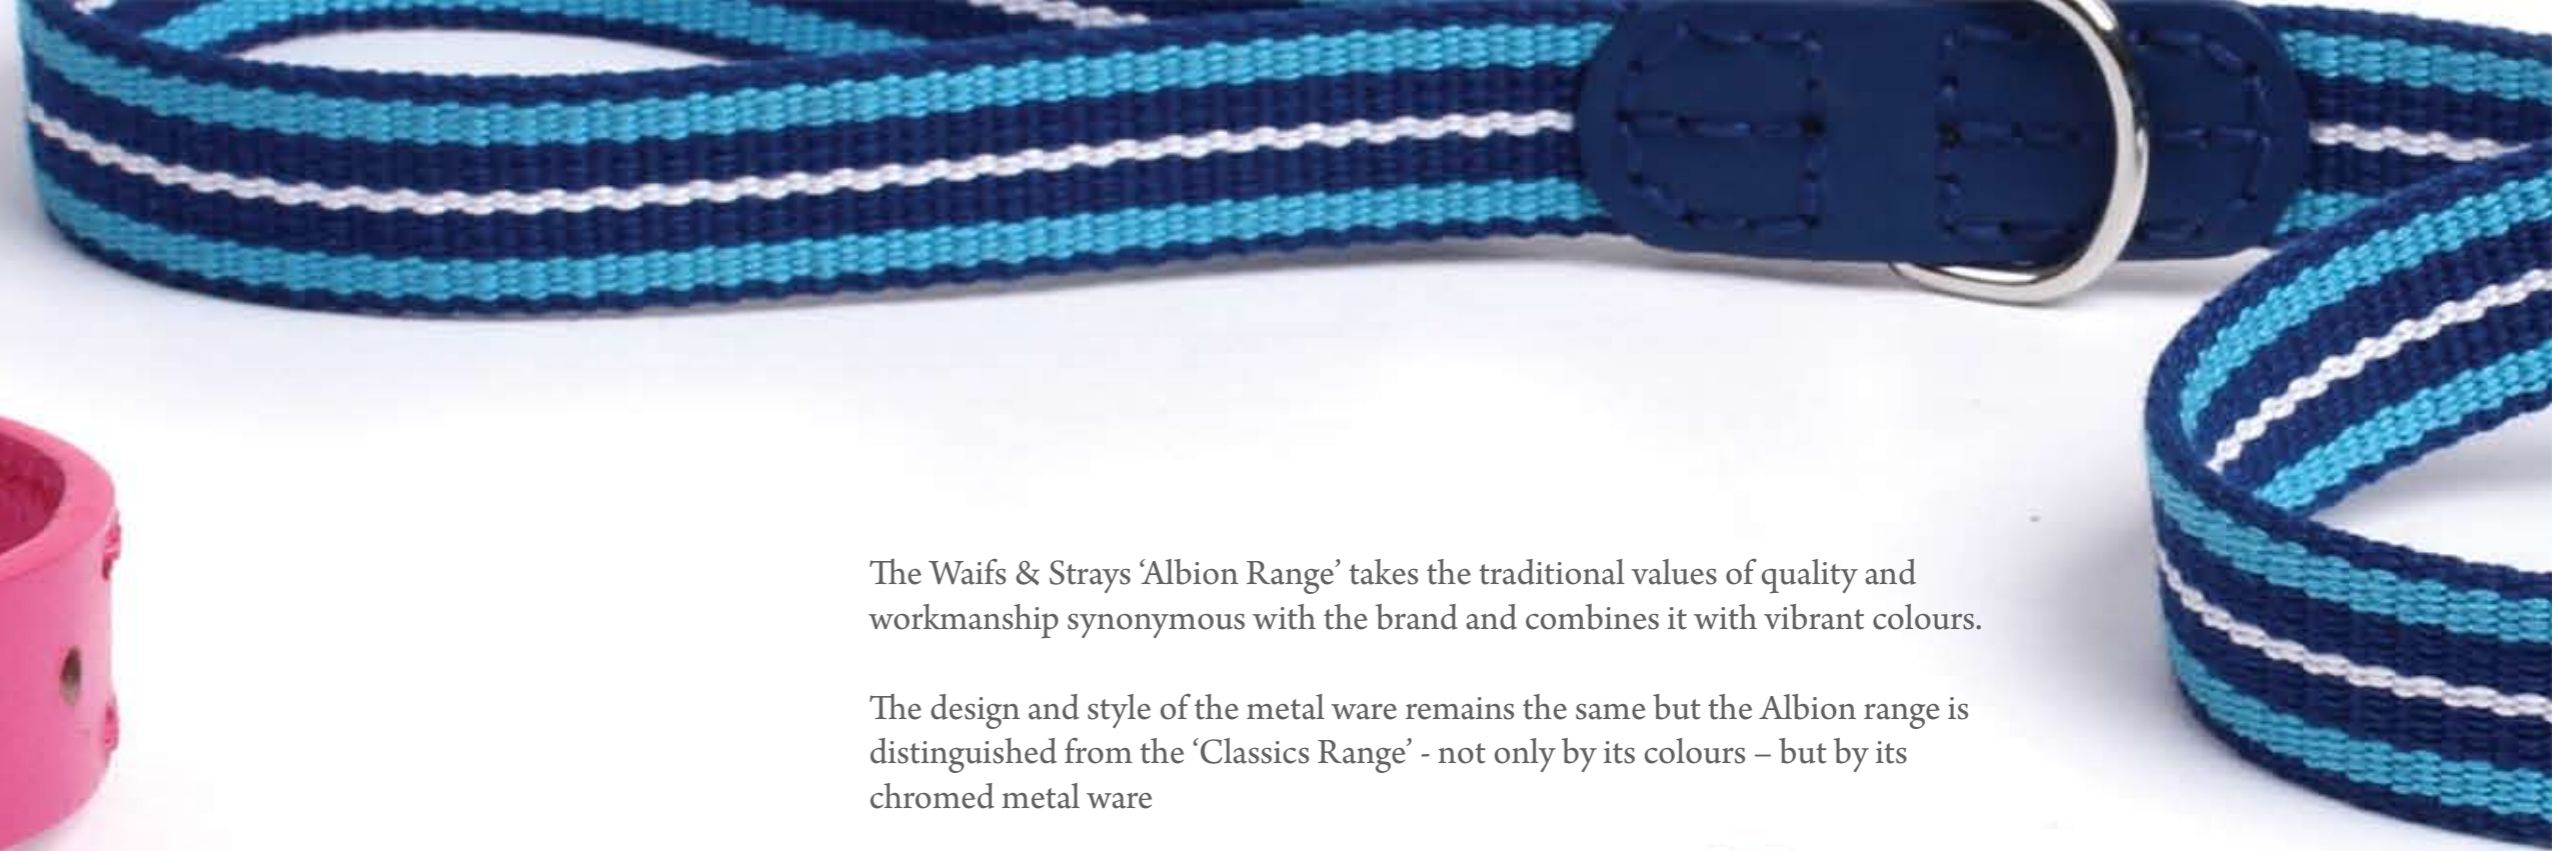

WAIFS & STRAYS®

ALBION RANGE

The Waifs & Strays 'Albion Range' takes the traditional values of quality and workmanship synonymous with the brand and combines it with vibrant colours.

The design and style of the metal ware remains the same but the Albion range is distinguished from the 'Classics Range' - not only by its colours – but by its chromed metal ware

COLOURED COLLAR  
Navy

COLOURED COLLAR  
Pink

COLOURED COLLAR  
Green

WEBBING COLLAR  
Navy

WEBBING LEAD  
Navy

ROPE LEAD  
Pink

ROPE LEAD  
Navy

ROPE LEAD  
Green